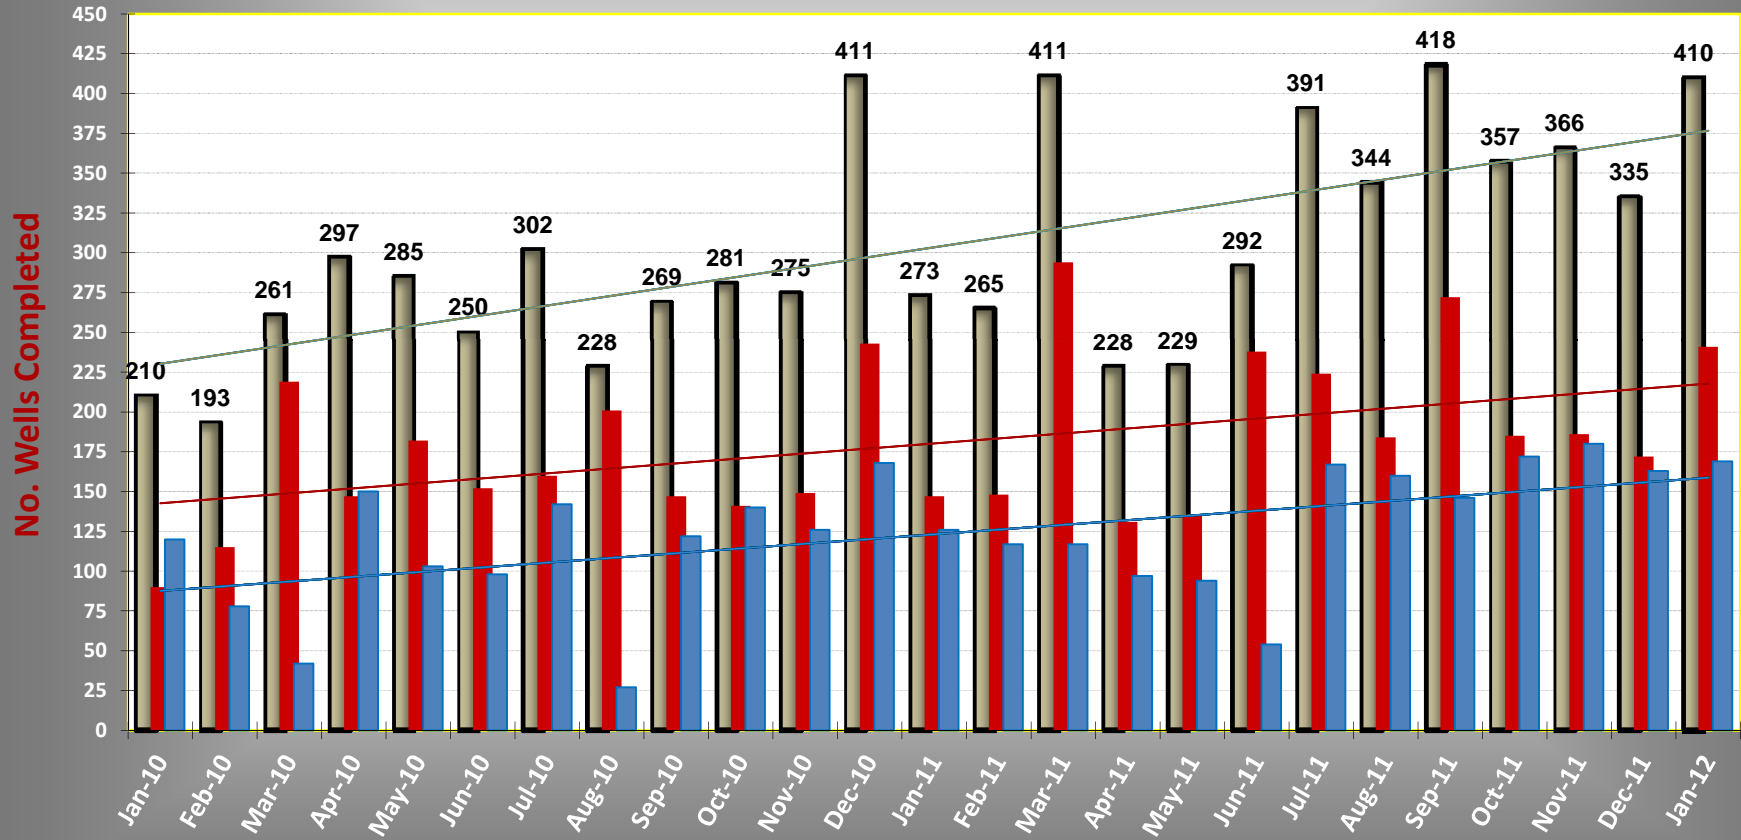

Kansas Well Completions

Two year History

- Total New Completions
- West KS
- East KS

Past 25 Mos.